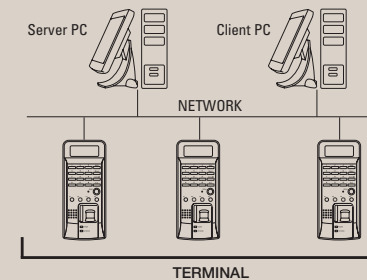

## FEATURES

- Remote control and real-time access monitoring by means of server program (Access Manager)
- Auto-on functions
- User's setup function reinforced
- Reduced ID / Group matching opportunity provided
- Voice information
- Various authentication media supported
- Fingerprint/Password/ RF card or any combination of the means

## AccessManager

AccessManager consists of Access Server, Remote manager, Remote monitor, it is an ideal solution for user administration and monitoring.

ITEM	SPECIFICATION	
Components	Access Server/Remote Manager/Remote Monitor	
# of accessible terminals	ACM Pro.	Max. 2,000 terminals
	ACM v2.57x	Max. 255 terminals
# of accessible remote client PCs	8 clients	
Supportable OS	above Windows 2000	
# of users enrolled	ACM Pro.	100,000 users (SQL Express)
	ACM v2.57X	10,000 users (MDB/SQL)